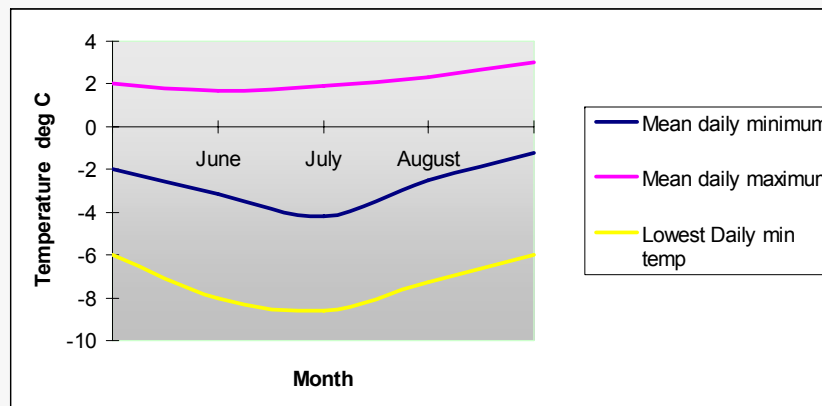

- *Test capability and completion has been excellent this year with many customers completing 100% of planned tests.*
- *This season's snow conditions and temperatures have been favourable for successful testing.*